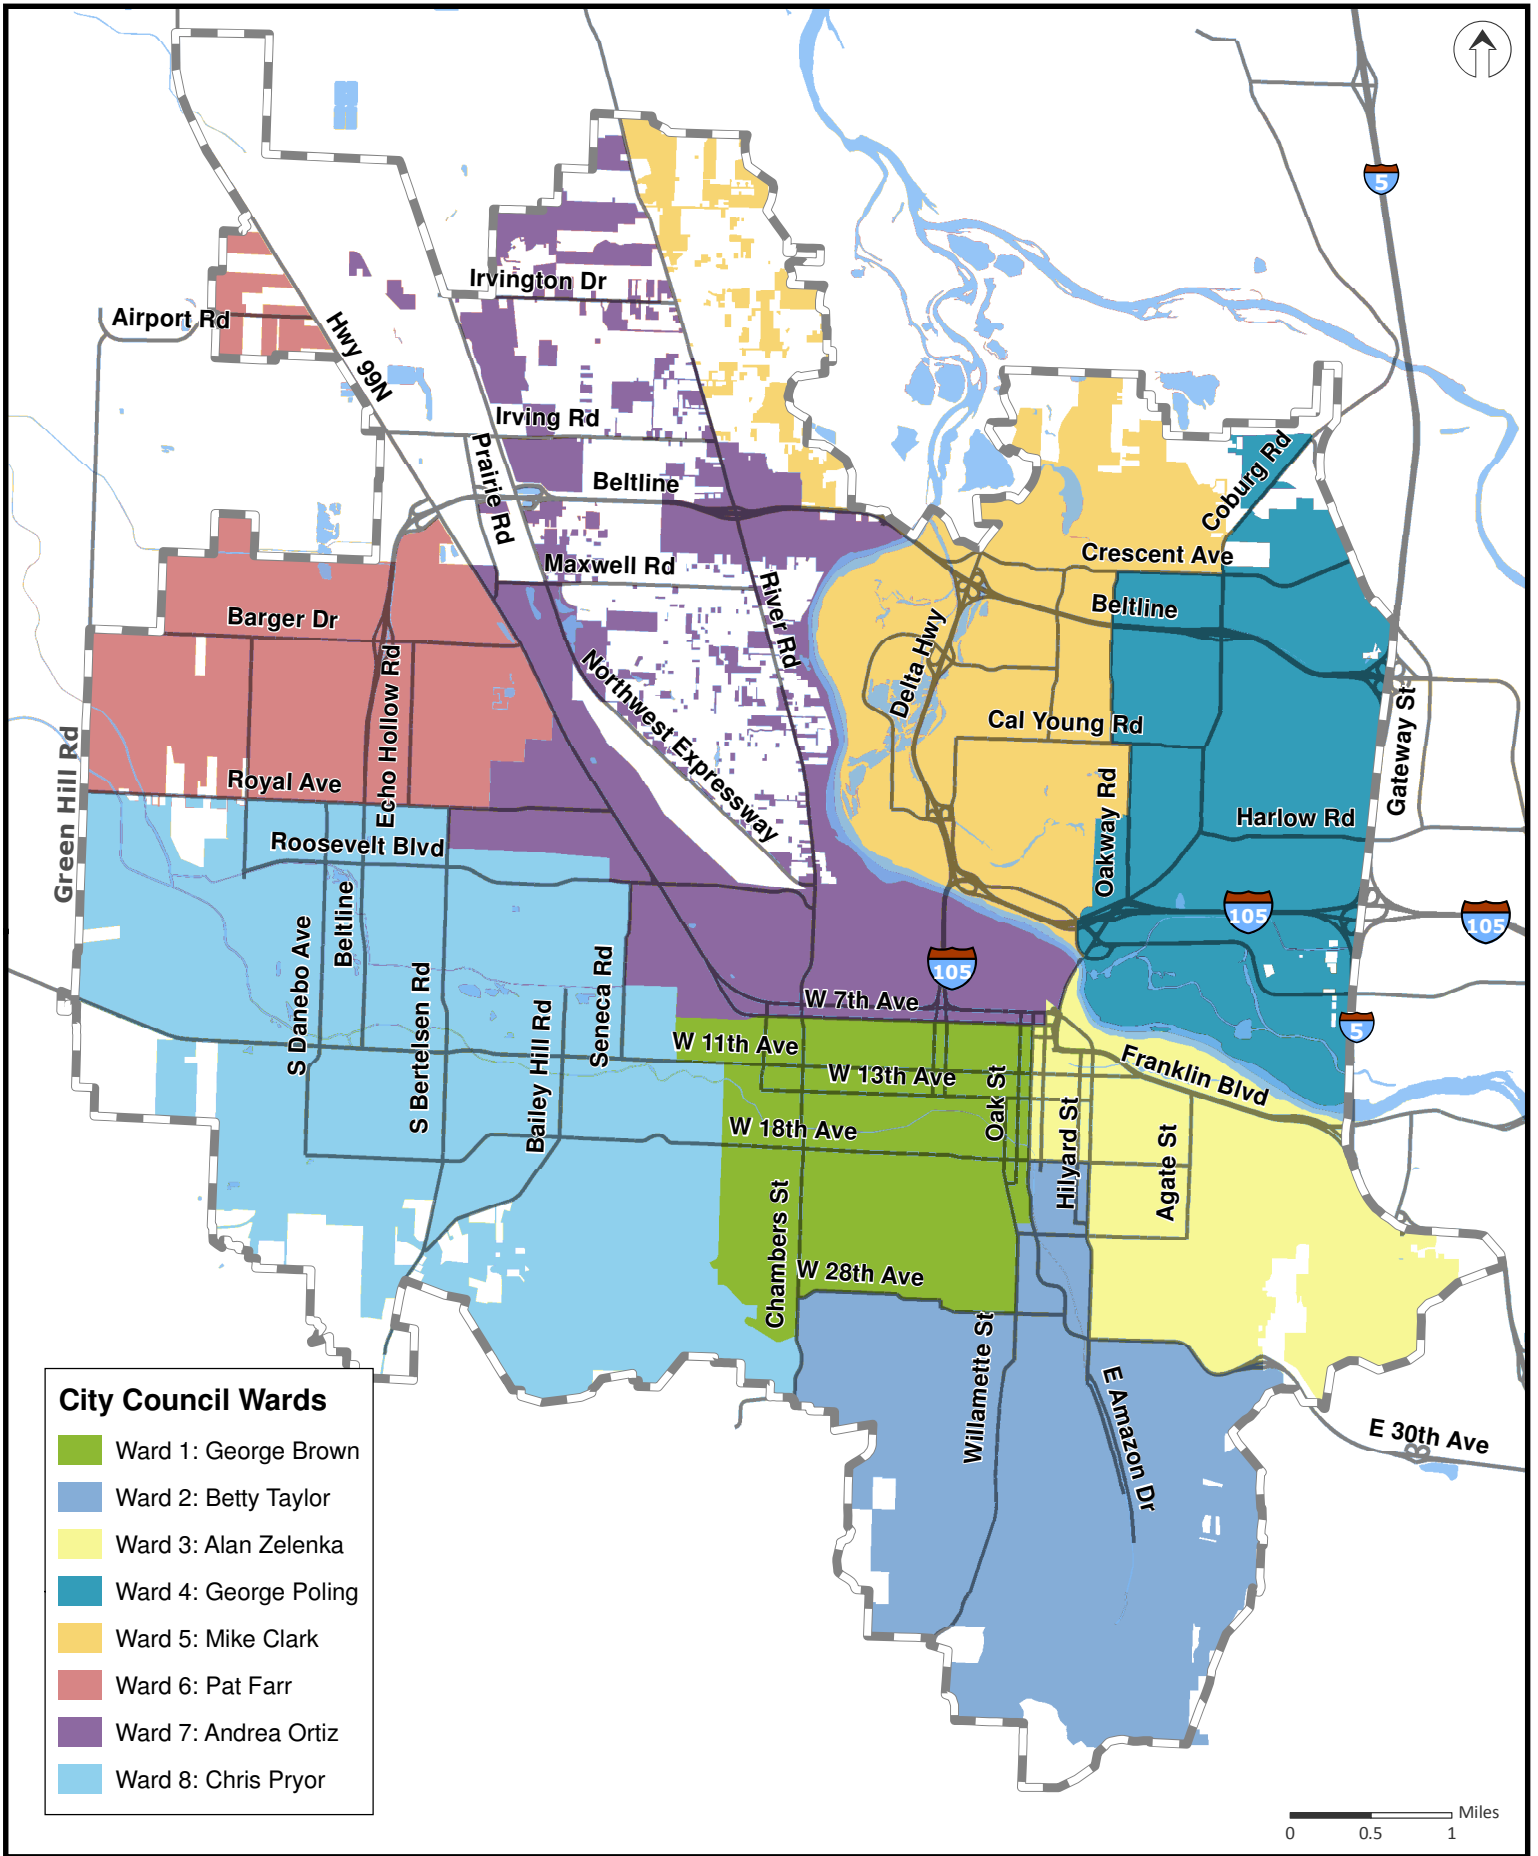

City of Eugene City Council Wards

Current City limits, UGB, and Ward boundaries should be confirmed with the Eugene City Recorder at 541-682-5042.
 Caution: This map is based on imprecise source data, subject to change, and for general reference only.